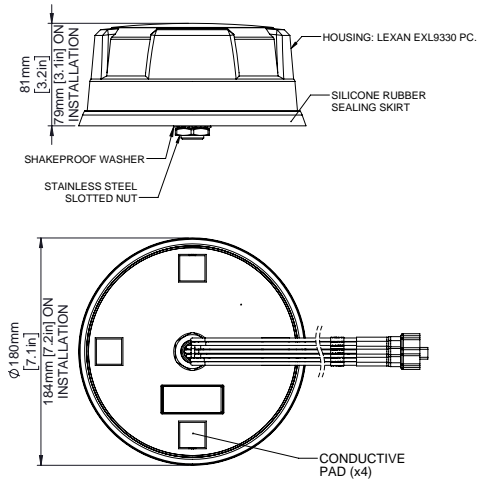

Sierra Wireless AirLink® Antenna: 9-in-1 Dome

The 9-in-1 Dome is a custom 5G single antenna solution for the AirLink XR90, tested and certified for mobile applications.

The antenna has a low-profile design that contains nine isolated high-performance antenna elements in a single housing for optimal coverage; four ultra-wideband elements spanning 617-6000MHz; a high performance GNSS antenna with an integrated 26dB gain LNA; and 4x4 MIMO dual band 2.4/5GHz Wi-Fi elements.

		Specification	
PART NO.		6001399 (Black)/6001400 (White)	
ELECTRICAL DATA			
Frequency Range	4G/5G Elements	617-960MHz / 1710-6000MHz	
	Wi-Fi Elements	2.4/4.9-6GHz	
Peak gain: Isotropic*	4G/5G Elements	617-960MHz	4dBi
		1710-3800MHz	6dBi
		4900-6000MHz	6dBi
	Wi-Fi Elements	2.4 GHz	5dBi
		4.9-6.0GHz	7dBi
Isolation*	4G/5G Elements	> 10dBm	
	Wi-Fi Elements	> 12dBm	
Typical Efficiency	4G/5G Elements	617-960MHz	>50%
		1710-3800MHz	>60%
		4900-6000MHz	>35%
	Wi-Fi Elements	2.4GHz	>60%
		5.0GHz	>45%
Correlation Co-efficient	4G/5G Elements	<0.2	
Pattern	Omni-directional		
Impedance	50Ω		

*Simulated off a groundplane and does not include cable attenuation

		Specification
GPS/GNSS DATA		
Frequency Range		1562-1612MHz
VSWR		<2.1 ± 4MHz
Gain: LNA		26dB
Out of Band Rejection		> 35dB
Rejection at 787MHz		> 50dB
Typical Noise Figure		-2.7dB
Operating Voltage		3-5V DC
Typical Current		15mA
MECHANICAL DATA		
Dimensions	Height	80mm (3.1")
	Diameter	180mm (7.1")
Operating Temp		-40° / +80°C (-40° / +176°F)
Colour		Black/White
Ingress Protection		IP69K
MOUNTING DATA		
Mounting Type		Bolt Mount
Mounting Hole		19mm (3/4")
CABLE DATA		
Cellular Cables	Type	C32
	Length	5m (16')
	Termination	FAKRA D (Purple)
GPS Cable	Type	CS29
	Length	5m (16')
Wi-Fi Cables	Termination	FAKRA C (Blue)
	Type	C32
Wi-Fi Cables	Length	5m (16')
	Termination	FAKRA I (Beige)