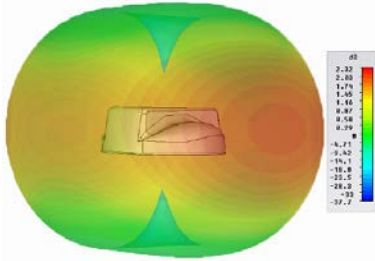

The antenna is ground plane independent, and maintains a high level of performance even when mounted on a non-metallic surface.

		Specification
PART NO.		6001123
ELECTRICAL DATA		
Frequency Rang	Elements 1 & 2	698-960 / 1700-2700MHz
Operational Bands	Elements 1 & 2	2G/3G/4G LTE
Peak gain: Isotropic	Elements 1 & 2	698-960MHz 2.3dBi
		1710-2700MHz 5dBi
Isolation*	Elements 1 & 2	> 15dB
Correlation Co-efficient		< 0.1
Polarisation		Vertical
Impedance		50Ω
Max Input Power		25W
MECHANICAL DATA		
Dimensions	Height	62 mm (2.4")
	Diameter	176 mm (6.7")
Operating Temp		-22° / 176°F (-30° / +80°C)
Material		ASA & Diecast Aluminum
Colour		White
Ingress Protection		IP66
Weight		1282g
MOUNTING DATA		
Mounting Type		Bolt Mount
Mounting hole		19mm (3/4")
CABLE DATA		
Cell / LTE Cables	Type	CS29
	Length	5m (16ft)
	Termination	SMA Plug

*Measured with 5m (17') of CS29 cable

TECHNICAL DRAWING

VSWR

Typical VSWR (Elements 1 & 2)*

* VSWR measured with 5m (16') of cable.

Typical Isolation (elements 1 & 2)*

* Isolation measured without a groundplane

ELECTRICAL DATA

Typical 3D Pattern - Elements 1&2 700MHz

Typical 3D Pattern - Elements 1&2 800MHz

Typical 3D Pattern - Elements 1&2 900MHz

Typical 3D Pattern - Elements 1&2

Typical 3D Pattern - Elements 1&2

Typical 3D Pattern - Elements 1&2

Typical 3D Pattern - Elements 1&2

Typical 3D Pattern - Elements 1&2

Typical 3D Pattern - Elements 1&2

N.B. All pattern and gain measurements taken on a 400 x 400mm (2' x 2') ground plane without additional cable.