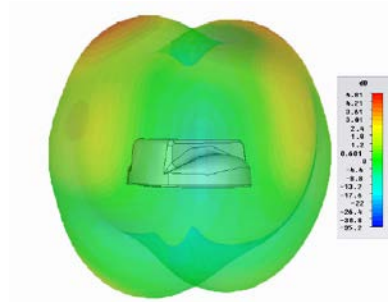

The antenna is ground plane independent, and maintains a high level of performance even when mounted on a non-metallic surface.

		Specification
PART NO.		6001123
ELECTRICAL DATA		
Frequency Rang	Elements 1 & 2	698-960 / 1700-2700MHz
Operational Bands	Elements 1 & 2	2G/3G/4G LTE
Peak gain: Isotropic	Elements 1 & 2	698-960MHz 2.3dBi
		1710-2700MHz 5dBi
Isolation*	Elements 1 & 2	> 15dB
Correlation Co-efficient		< 0.1
Polarisation		Vertical
Impedance		50Ω
Max Input Power		25W
MECHANICAL DATA		
Dimensions	Height	62 mm (2.4")
	Diameter	176 mm (6.7")
Operating Temp		-22° / 176°F (-30° / +80°C)
Material		ASA & Diecast Aluminum
Colour		White
Ingress Protection		IP66
Weight		1282g
MOUNTING DATA		
Mounting Type		Bolt Mount
Mounting hole		19mm (3/4")
CABLE DATA		
Cell / LTE Cables	Type	CS29
	Length	5m (16ft)
	Termination	SMA Plug

*Measured with 5m (17') of CS29 cable

TECHNICAL DRAWING

VSWR

Typical VSWR (Elements 1 & 2)*

* VSWR measured with 5m (16') of cable.

Typical Isolation (elements 1 & 2)*

* Isolation measured without a groundplane

ELECTRICAL DATA

Typical 3D Pattern - Elements 1&2 700MHz

Typical 3D Pattern - Elements 1&2 800MHz

Typical 3D Pattern - Elements 1&2 900MHz

Typical 3D Pattern - Elements 1&2

Typical 3D Pattern - Elements 1&2

Typical 3D Pattern - Elements 1&2

Typical 3D Pattern - Elements 1&2

Typical 3D Pattern - Elements 1&2

Typical 3D Pattern - Elements 1&2

N.B. All pattern and gain measurements taken on a 400 x 400mm (2' x 2') ground plane without additional cable.