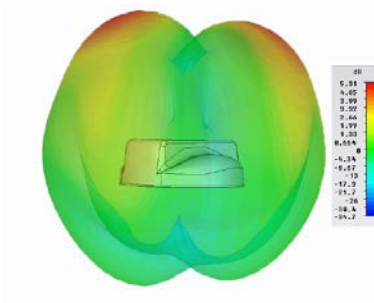

The antenna is ground plane independent, and maintains a high level of performance even when mounted on a non-metallic surface.

		Specification
PART NO.		6001123
ELECTRICAL DATA		
Frequency Rang	Elements 1 & 2	698-960 / 1700-2700MHz
Operational Bands	Elements 1 & 2	2G/3G/4G LTE
Peak gain: Isotropic	Elements 1 & 2	698-960MHz 2.3dBi
		1710-2700MHz 5dBi
Isolation*	Elements 1 & 2	> 15dB
Correlation Co-efficient		< 0.1
Polarisation		Vertical
Impedance		50Ω
Max Input Power		25W
MECHANICAL DATA		
Dimensions	Height	62 mm (2.4")
	Diameter	176 mm (6.7")
Operating Temp		-22° / 176°F (-30° / +80°C)
Material		ASA & Diecast Aluminum
Colour		White
Ingress Protection		IP66
Weight		1282g
MOUNTING DATA		
Mounting Type		Bolt Mount
Mounting hole		19mm (3/4")
CABLE DATA		
Cell / LTE Cables	Type	CS29
	Length	5m (16ft)
	Termination	SMA Plug

*Measured with 5m (17') of CS29 cable

TECHNICAL DRAWING

VSWR

Typical VSWR (Elements 1 & 2)*

* VSWR measured with 5m (16') of cable.

Typical Isolation (elements 1 & 2)*

* Isolation measured without a groundplane

ELECTRICAL DATA

Typical 3D Pattern - Elements 1&2 700MHz

Typical 3D Pattern - Elements 1&2 800MHz

Typical 3D Pattern - Elements 1&2 900MHz

Typical 3D Pattern - Elements 1&2

Typical 3D Pattern - Elements 1&2

Typical 3D Pattern - Elements 1&2

Typical 3D Pattern - Elements 1&2

Typical 3D Pattern - Elements 1&2

Typical 3D Pattern - Elements 1&2

N.B. All pattern and gain measurements taken on a 400 x 400mm (2' x 2') ground plane without additional cable.