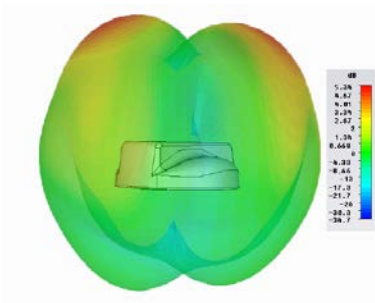

The antenna is ground plane independent, and maintains a high level of performance even when mounted on a non-metallic surface.

		Specification
PART NO.		6001123
ELECTRICAL DATA		
Frequency Rang	Elements 1 & 2	698-960 / 1700-2700MHz
Operational Bands	Elements 1 & 2	2G/3G/4G LTE
Peak gain: Isotropic	Elements 1 & 2	698-960MHz 2.3dBi
		1710-2700MHz 5dBi
Isolation*	Elements 1 & 2	> 15dB
Correlation Co-efficient		< 0.1
Polarisation		Vertical
Impedance		50Ω
Max Input Power		25W
MECHANICAL DATA		
Dimensions	Height	62 mm (2.4")
	Diameter	176 mm (6.7")
Operating Temp		-22° / 176°F (-30° / +80°C)
Material		ASA & Diecast Aluminum
Colour		White
Ingress Protection		IP66
Weight		1282g
MOUNTING DATA		
Mounting Type		Bolt Mount
Mounting hole		19mm (3/4")
CABLE DATA		
Cell / LTE Cables	Type	CS29
	Length	5m (16ft)
	Termination	SMA Plug

*Measured with 5m (17') of CS29 cable

TECHNICAL DRAWING

VSWR

Typical VSWR (Elements 1 & 2)*

* VSWR measured with 5m (16') of cable.

Typical Isolation (elements 1 & 2)*

* Isolation measured without a groundplane

ELECTRICAL DATA

Typical 3D Pattern - Elements 1&2 700MHz

Typical 3D Pattern - Elements 1&2 800MHz

Typical 3D Pattern - Elements 1&2 900MHz

Typical 3D Pattern - Elements 1&2

Typical 3D Pattern - Elements 1&2

Typical 3D Pattern - Elements 1&2

Typical 3D Pattern - Elements 1&2

Typical 3D Pattern - Elements 1&2

Typical 3D Pattern - Elements 1&2

N.B. All pattern and gain measurements taken on a 400 x 400mm (2' x 2') ground plane without additional cable.