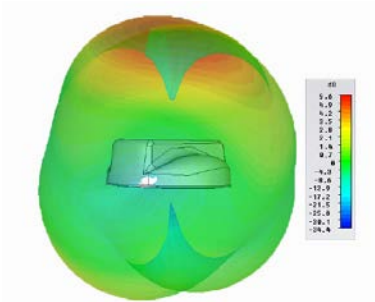

The antenna is ground plane independent, and maintains a high level of performance even when mounted on a non-metallic surface.

		Specification
PART NO.		6001123
ELECTRICAL DATA		
Frequency Rang	Elements 1 & 2	698-960 / 1700-2700MHz
Operational Bands	Elements 1 & 2	2G/3G/4G LTE
Peak gain: Isotropic	Elements 1 & 2	698-960MHz 2.3dBi
		1710-2700MHz 5dBi
Isolation*	Elements 1 & 2	> 15dB
Correlation Co-efficient		< 0.1
Polarisation		Vertical
Impedance		50Ω
Max Input Power		25W
MECHANICAL DATA		
Dimensions	Height	62 mm (2.4")
	Diameter	176 mm (6.7")
Operating Temp		-22° / 176°F (-30° / +80°C)
Material		ASA & Diecast Aluminum
Colour		White
Ingress Protection		IP66
Weight		1282g
MOUNTING DATA		
Mounting Type		Bolt Mount
Mounting hole		19mm (3/4")
CABLE DATA		
Cell / LTE Cables	Type	CS29
	Length	5m (16ft)
	Termination	SMA Plug

*Measured with 5m (17') of CS29 cable

TECHNICAL DRAWING

VSWR

Typical VSWR (Elements 1 & 2)*

* VSWR measured with 5m (16') of cable.

Typical Isolation (elements 1 & 2)*

* Isolation measured without a groundplane

ELECTRICAL DATA

Typical 3D Pattern - Elements 1&2 700MHz

Typical 3D Pattern - Elements 1&2 800MHz

Typical 3D Pattern - Elements 1&2 900MHz

Typical 3D Pattern - Elements 1&2

Typical 3D Pattern - Elements 1&2

Typical 3D Pattern - Elements 1&2

Typical 3D Pattern - Elements 1&2

Typical 3D Pattern - Elements 1&2

Typical 3D Pattern - Elements 1&2

N.B. All pattern and gain measurements taken on a 400 x 400mm (2' x 2') ground plane without additional cable.