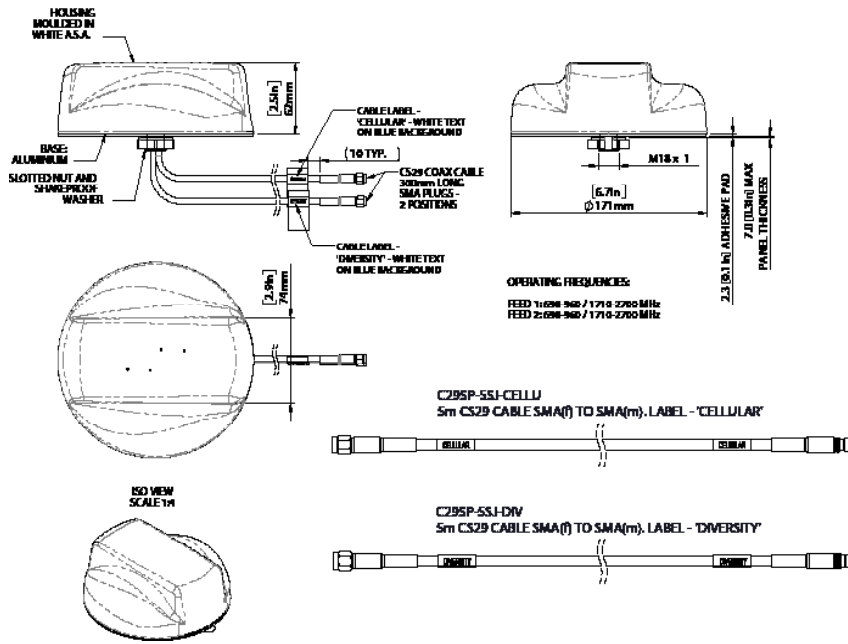

Sierra Wireless AirLink® Antenna: 2-in-1 Dome

AirLink® Antenna: 2-in-1 Dome

The 2-In-1 low profile MiMo Dome has been tested and certified to operate with AirLink routers and gateways.

The antenna enclosure contains two isolated high performance antenna elements spanning 698-2700MHz MIMO/diversity at LTE frequencies.

The antenna is ground plane independent, and maintains a high level of performance even when mounted on a non-metallic surface.

		Specification
PART NO.		6001123
ELECTRICAL DATA		
Frequency Rang	Elements 1 & 2	698-960 / 1700-2700MHz
Operational Bands	Elements 1 & 2	2G/3G/4G LTE
Peak gain: Isotropic	Elements 1 & 2	698-960MHz 2.3dBi
		1710-2700MHz 5dBi
Isolation*	Elements 1 & 2	> 15dB
Correlation Co-efficient		< 0.1
Polarisation		Vertical
Impedance		50Ω
Max Input Power		25W
MECHANICAL DATA		
Dimensions	Height	62 mm (2.4")
	Diameter	176 mm (6.7")
Operating Temp		-22° / 176°F (-30° / +80°C)
Material		ASA & Diecast Aluminum
Colour		White
Ingress Protection		IP66
Weight		1282g
MOUNTING DATA		
Mounting Type		Bolt Mount
Mounting hole		19mm (3/4")
CABLE DATA		
Cell / LTE Cables	Type	CS29
	Length	5m (16ft)
	Termination	SMA Plug

*Measured with 5m (17') of CS29 cable

TECHNICAL DRAWING

VSWR

Typical VSWR (Elements 1 & 2)*

* VSWR measured with 5m (16') of cable.

Typical Isolation (elements 1 & 2)*

* Isolation measured without a groundplane