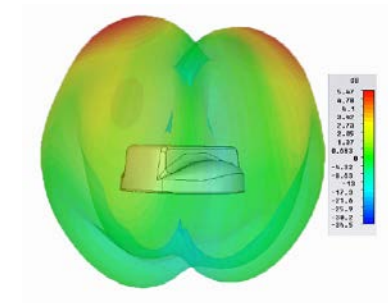

The antenna is ground plane independent, and maintains a high level of performance even when mounted on a non-metallic surface.

		Specification
PART NO.		6001123
ELECTRICAL DATA		
Frequency Rang	Elements 1 & 2	698-960 / 1700-2700MHz
Operational Bands	Elements 1 & 2	2G/3G/4G LTE
Peak gain: Isotropic	Elements 1 & 2	698-960MHz 2.3dBi
		1710-2700MHz 5dBi
Isolation*	Elements 1 & 2	> 15dB
Correlation Co-efficient		< 0.1
Polarisation		Vertical
Impedance		50Ω
Max Input Power		25W
MECHANICAL DATA		
Dimensions	Height	62 mm (2.4")
	Diameter	176 mm (6.7")
Operating Temp		-22° / 176°F (-30° / +80°C)
Material		ASA & Diecast Aluminum
Colour		White
Ingress Protection		IP66
Weight		1282g
MOUNTING DATA		
Mounting Type		Bolt Mount
Mounting hole		19mm (3/4")
CABLE DATA		
Cell / LTE Cables	Type	CS29
	Length	5m (16ft)
	Termination	SMA Plug

Typical 3D Pattern - Elements 1&2

Typical 3D Pattern - Elements 1&2

Typical 3D Pattern - Elements 1&2

Typical 3D Pattern - Elements 1&2

N.B. All pattern and gain measurements taken on a 400 x 400mm (2' x 2') ground plane without additional cable.