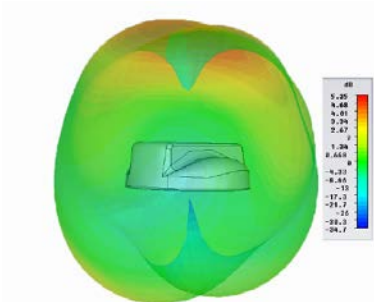

The antenna is ground plane independent, and maintains a high level of performance even when mounted on a non-metallic surface.

		Specification
PART NO.		6001123
ELECTRICAL DATA		
Frequency Rang	Elements 1 & 2	698-960 / 1700-2700MHz
Operational Bands	Elements 1 & 2	2G/3G/4G LTE
Peak gain: Isotropic	Elements 1 & 2	698-960MHz 2.3dBi
		1710-2700MHz 5dBi
Isolation*	Elements 1 & 2	> 15dB
Correlation Co-efficient		< 0.1
Polarisation		Vertical
Impedance		50Ω
Max Input Power		25W
MECHANICAL DATA		
Dimensions	Height	62 mm (2.4")
	Diameter	176 mm (6.7")
Operating Temp		-22° / 176°F (-30° / +80°C)
Material		ASA & Diecast Aluminum
Colour		White
Ingress Protection		IP66
Weight		1282g
MOUNTING DATA		
Mounting Type		Bolt Mount
Mounting hole		19mm (3/4")
CABLE DATA		
Cell / LTE Cables	Type	CS29
	Length	5m (16ft)
	Termination	SMA Plug

*Measured with 5m (17') of CS29 cable

TECHNICAL DRAWING

VSWR

Typical VSWR (Elements 1 & 2)*

* VSWR measured with 5m (16') of cable.

Typical Isolation (elements 1 & 2)*

* Isolation measured without a groundplane

ELECTRICAL DATA

Typical 3D Pattern - Elements 1&2 700MHz

Typical 3D Pattern - Elements 1&2 800MHz

Typical 3D Pattern - Elements 1&2 900MHz

Typical 3D Pattern - Elements 1&2

Typical 3D Pattern - Elements 1&2

Typical 3D Pattern - Elements 1&2

Typical 3D Pattern - Elements 1&2

Typical 3D Pattern - Elements 1&2

Typical 3D Pattern - Elements 1&2

N.B. All pattern and gain measurements taken on a 400 x 400mm (2' x 2') ground plane without additional cable.