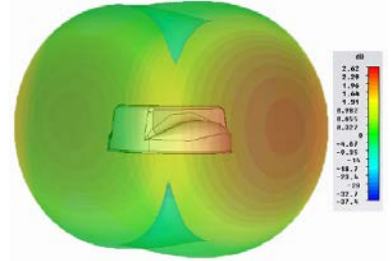

The antenna is ground plane independent, and maintains a high level of performance even when mounted on a non-metallic surface.

		Specification
PART NO.		6001123
ELECTRICAL DATA		
Frequency Rang	Elements 1 & 2	698-960 / 1700-2700MHz
Operational Bands	Elements 1 & 2	2G/3G/4G LTE
Peak gain: Isotropic	Elements 1 & 2	698-960MHz 2.3dBi
		1710-2700MHz 5dBi
Isolation*	Elements 1 & 2	> 15dB
Correlation Co-efficient		< 0.1
Polarisation		Vertical
Impedance		50Ω
Max Input Power		25W
MECHANICAL DATA		
Dimensions	Height	62 mm (2.4")
	Diameter	176 mm (6.7")
Operating Temp		-22° / 176°F (-30° / +80°C)
Material		ASA & Diecast Aluminum
Colour		White
Ingress Protection		IP66
Weight		1282g
MOUNTING DATA		
Mounting Type		Bolt Mount
Mounting hole		19mm (3/4")
CABLE DATA		
Cell / LTE Cables	Type	CS29
	Length	5m (16ft)
	Termination	SMA Plug

*Measured with 5m (17') of CS29 cable

TECHNICAL DRAWING

VSWR

Typical VSWR (Elements 1 & 2)*

* VSWR measured with 5m (16') of cable.

Typical Isolation (elements 1 & 2)*

* Isolation measured without a groundplane

ELECTRICAL DATA

Typical 3D Pattern - Elements 1&2 700MHz

Typical 3D Pattern - Elements 1&2 800MHz

Typical 3D Pattern - Elements 1&2 900MHz

Typical 3D Pattern - Elements 1&2

Typical 3D Pattern - Elements 1&2

Typical 3D Pattern - Elements 1&2

Typical 3D Pattern - Elements 1&2

Typical 3D Pattern - Elements 1&2

Typical 3D Pattern - Elements 1&2

N.B. All pattern and gain measurements taken on a 400 x 400mm (2' x 2') ground plane without additional cable.