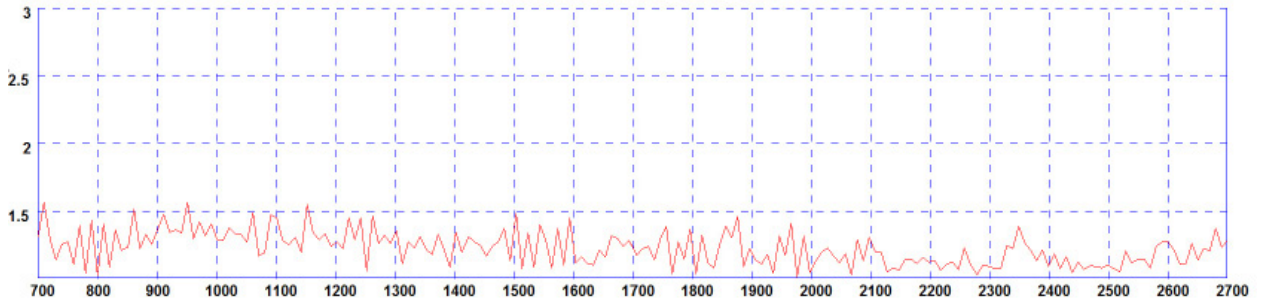

The antenna is ground plane independent, and maintains a high level of performance even when mounted on a non-metallic surface.

		Specification
PART NO.		6001123
ELECTRICAL DATA		
Frequency Rang	Elements 1 & 2	698-960 / 1700-2700MHz
Operational Bands	Elements 1 & 2	2G/3G/4G LTE
Peak gain: Isotropic	Elements 1 & 2	698-960MHz 2.3dBi
		1710-2700MHz 5dBi
Isolation*	Elements 1 & 2	> 15dB
Correlation Co-efficient		< 0.1
Polarisation		Vertical
Impedance		50Ω
Max Input Power		25W
MECHANICAL DATA		
Dimensions	Height	62 mm (2.4")
	Diameter	176 mm (6.7")
Operating Temp		-22° / 176°F (-30° / +80°C)
Material		ASA & Diecast Aluminum
Colour		White
Ingress Protection		IP66
Weight		1282g
MOUNTING DATA		
Mounting Type		Bolt Mount
Mounting hole		19mm (3/4")
CABLE DATA		
Cell / LTE Cables	Type	CS29
	Length	5m (16ft)
	Termination	SMA Plug

*Measured with 5m (17') of CS29 cable

TECHNICAL DRAWING

VSWR

Typical VSWR (Elements 1 & 2)*

* VSWR measured with 5m (16') of cable.

Typical Isolation (elements 1 & 2)*

* Isolation measured without a groundplane