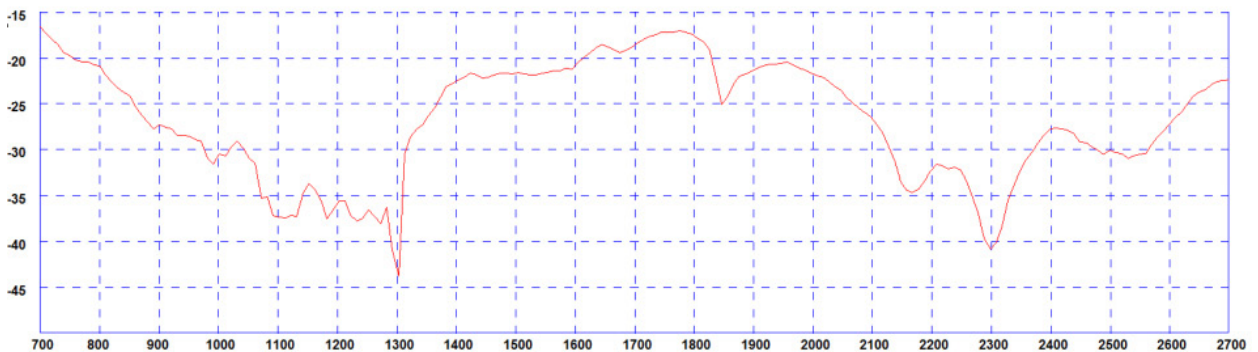

The antenna is ground plane independent, and maintains a high level of performance even when mounted on a non-metallic surface.

		Specification
PART NO.		6001123
ELECTRICAL DATA		
Frequency Rang	Elements 1 & 2	698-960 / 1700-2700MHz
Operational Bands	Elements 1 & 2	2G/3G/4G LTE
Peak gain: Isotropic	Elements 1 & 2	698-960MHz 2.3dBi
		1710-2700MHz 5dBi
Isolation*	Elements 1 & 2	> 15dB
Correlation Co-efficient		< 0.1
Polarisation		Vertical
Impedance		50Ω
Max Input Power		25W
MECHANICAL DATA		
Dimensions	Height	62 mm (2.4")
	Diameter	176 mm (6.7")
Operating Temp		-22° / 176°F (-30° / +80°C)
Material		ASA & Diecast Aluminum
Colour		White
Ingress Protection		IP66
Weight		1282g
MOUNTING DATA		
Mounting Type		Bolt Mount
Mounting hole		19mm (3/4")
CABLE DATA		
Cell / LTE Cables	Type	CS29
	Length	5m (16ft)
	Termination	SMA Plug

*Measured with 5m (17') of CS29 cable

TECHNICAL DRAWING

VSWR

Typical VSWR (Elements 1 & 2)*

* VSWR measured with 5m (16') of cable.

Typical Isolation (elements 1 & 2)*

* Isolation measured without a groundplane