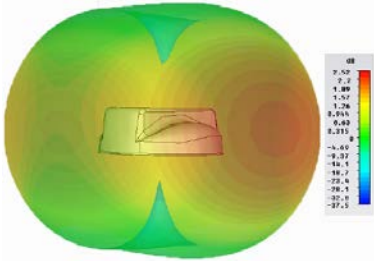

The antenna is ground plane independent, and maintains a high level of performance even when mounted on a non-metallic surface.

		Specification
PART NO.		6001123
ELECTRICAL DATA		
Frequency Rang	Elements 1 & 2	698-960 / 1700-2700MHz
Operational Bands	Elements 1 & 2	2G/3G/4G LTE
Peak gain: Isotropic	Elements 1 & 2	698-960MHz 2.3dBi
		1710-2700MHz 5dBi
Isolation*	Elements 1 & 2	> 15dB
Correlation Co-efficient		< 0.1
Polarisation		Vertical
Impedance		50Ω
Max Input Power		25W
MECHANICAL DATA		
Dimensions	Height	62 mm (2.4")
	Diameter	176 mm (6.7")
Operating Temp		-22° / 176°F (-30° / +80°C)
Material		ASA & Diecast Aluminum
Colour		White
Ingress Protection		IP66
Weight		1282g
MOUNTING DATA		
Mounting Type		Bolt Mount
Mounting hole		19mm (3/4")
CABLE DATA		
Cell / LTE Cables	Type	CS29
	Length	5m (16ft)
	Termination	SMA Plug

*Measured with 5m (17') of CS29 cable

TECHNICAL DRAWING

VSWR

Typical VSWR (Elements 1 & 2)*

* VSWR measured with 5m (16') of cable.

Typical Isolation (elements 1 & 2)*

* Isolation measured without a groundplane

ELECTRICAL DATA

Typical 3D Pattern - Elements 1&2 700MHz

Typical 3D Pattern - Elements 1&2 800MHz

Typical 3D Pattern - Elements 1&2 900MHz

Typical 3D Pattern - Elements 1&2

Typical 3D Pattern - Elements 1&2

Typical 3D Pattern - Elements 1&2

Typical 3D Pattern - Elements 1&2

Typical 3D Pattern - Elements 1&2

Typical 3D Pattern - Elements 1&2

N.B. All pattern and gain measurements taken on a 400 x 400mm (2' x 2') ground plane without additional cable.