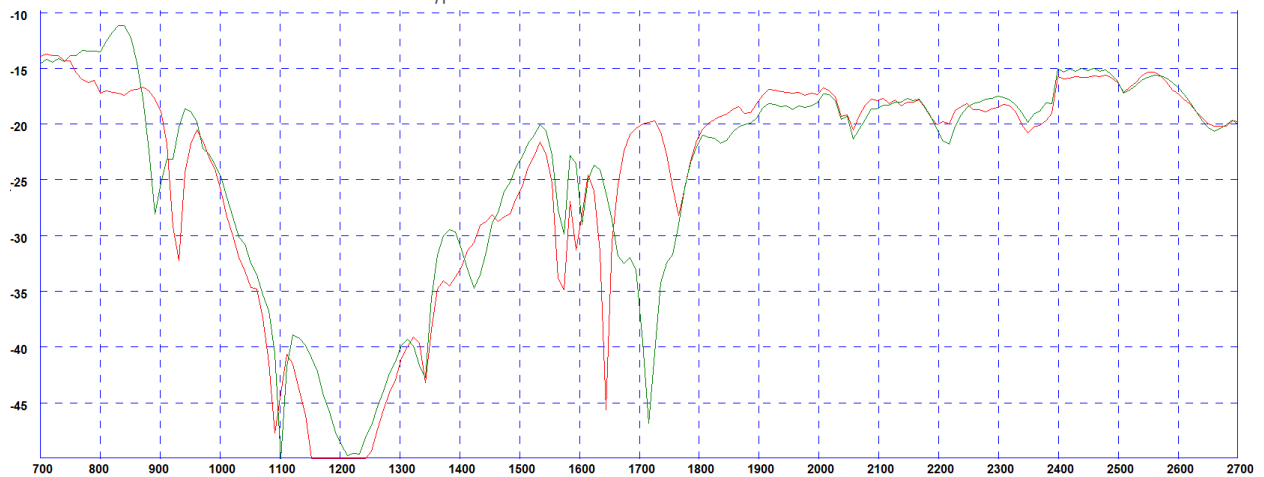

Sierra Wireless AirLink® Antenna: 2-in-1 SharkFin

AirLink® Antenna: 2-in-1 SharkFin

Tested and certified to operate with AirLink routers and gateways, the 2-In-1 SharkFin has a compact OEM style housing that contains 2x2 MiMo antenna function for 2G, 3G and 4G LTE frequencies. The style design provides multiple antenna functions, while remaining discreet. The 2-in-1 SharkFin is suitable for public safety (overt/covert), industrial and transport applications where a cost effective, efficient and robust antenna is essential.

		Specification
PART NO.		6001120
ELECTRICAL DATA		
Frequency Range	Elements 1 & 2	698-960, 1710-2170, 2500-3800MHz
Operational Bands	Elements 1 & 2	2G/3G/4G LTE
Peak gain: Isotropic	Elements 1 & 2	2dBi (698-960MHz) 5dBi (1710-3800MHz)
Isolation with 4m/13' CS29	Cellular	>11dB
Typical Efficiency w/o Cable Loss	Elements 1 & 2	> 50%
Correlation Co-efficient	Elements 1 & 2	< 0.2
Polarisation		Vertical
Pattern		Omni-directional
Impedance		50Ω
Max Input Power		25W
MECHANICAL DATA		
Dimensions	Total Height (excluding whip)	50mm (2.2")
	Length	170mm (6.77")
	Width	60mm (2.4")
Operating Temp		-40° / +80°C (-40° / 176°F)
Material		ASA, EPDM, Aluminium Alloy
Colour		Black
Weight		658g
Ingress Protection		IP 66
MOUNTING DATA		
Mounting Type		Panel Mount
Hole Mounting		19mm (3/4")
CABLE DATA		
Cell/LTE Cables	Cable Types - All Feeds	CS29
	Lengths	4 (13ft)
	Termination	SMA Plug

TECHNICAL DRAWING

VSWR

VSWR
 Typical VSWR - 2G/3G/4G Elements 1 & 2*

*VSWR measured with no whip and 5m (16') of CS29 cable Black & Blue = no ground plane Green and Red = 600x600mm (2'x2') ground plane

Isolation
 Typical Isolation - Cellular Elements 1 & 2*

*Isolation measured with no whip and 5m (16') of CS29 cable Green Plot = 600x600mm (2' X 2') ground plane Red Plot = no ground plane

ELECTRICAL DATA

3D Radiation Patterns - Cell / LTE Elements 1 & 2

About Sierra Wireless