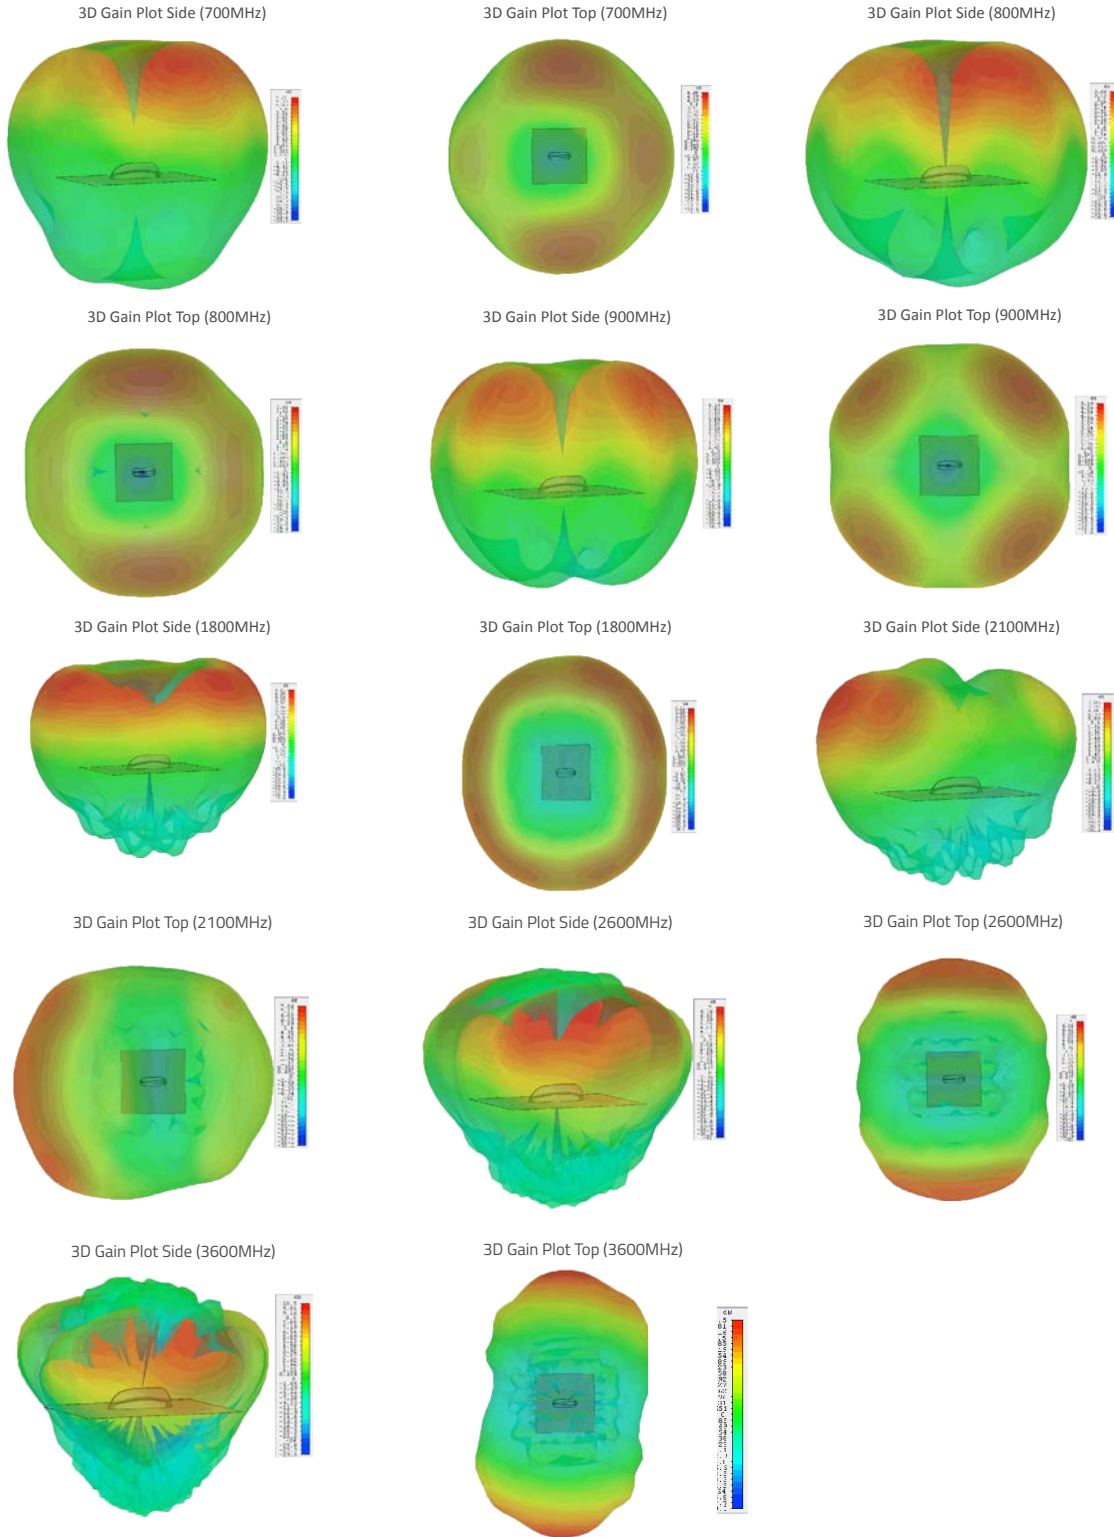

Sierra Wireless AirLink® Antenna: 2-in-1 SharkFin

AirLink® Antenna: 2-in-1 SharkFin

Tested and certified to operate with AirLink routers and gateways, the 2-In-1 SharkFin has a compact OEM style housing that contains 2x2 MiMo antenna function for 2G, 3G and 4G LTE frequencies. The style design provides multiple antenna functions, while remaining discreet. The 2-in-1 SharkFin is suitable for public safety (overt/covert), industrial and transport applications where a cost effective, efficient and robust antenna is essential.

		Specification
PART NO.		6001120
ELECTRICAL DATA		
Frequency Range	Elements 1 & 2	698-960, 1710-2170, 2500-3800MHz
Operational Bands	Elements 1 & 2	2G/3G/4G LTE
Peak gain: Isotropic	Elements 1 & 2	2dBi (698-960MHz) 5dBi (1710-3800MHz)
Isolation with 4m/13' CS29	Cellular	>11dB
Typical Efficiency w/o Cable Loss	Elements 1 & 2	> 50%
Correlation Co-efficient	Elements 1 & 2	< 0.2
Polarisation		Vertical
Pattern		Omni-directional
Impedance		50Ω
Max Input Power		25W
MECHANICAL DATA		
Dimensions	Total Height (excluding whip)	50mm (2.2")
	Length	170mm (6.77")
	Width	60mm (2.4")
Operating Temp		-40° / +80°C (-40° / 176°F)
Material		ASA, EPDM, Aluminium Alloy
Colour		Black
Weight		658g
Ingress Protection		IP 66
MOUNTING DATA		
Mounting Type		Panel Mount
Hole Mounting		19mm (3/4")
CABLE DATA		
Cell/LTE Cables	Cable Types - All Feeds	CS29
	Lengths	4 (13ft)
	Termination	SMA Plug

TECHNICAL DRAWING

VSWR

VSWR
 Typical VSWR - 2G/3G/4G Elements 1 & 2*

*VSWR measured with no whip and 5m (16') of CS29 cable Black & Blue = no ground plane Green and Red = 600x600mm (2'x2') ground plane

Isolation
 Typical Isolation - Cellular Elements 1 & 2*

*Isolation measured with no whip and 5m (16') of CS29 cable Green Plot = 600x600mm (2' X 2') ground plane Red Plot = no ground plane

ELECTRICAL DATA

3D Radiation Patterns - Cell / LTE Elements 1 & 2

About Sierra Wireless