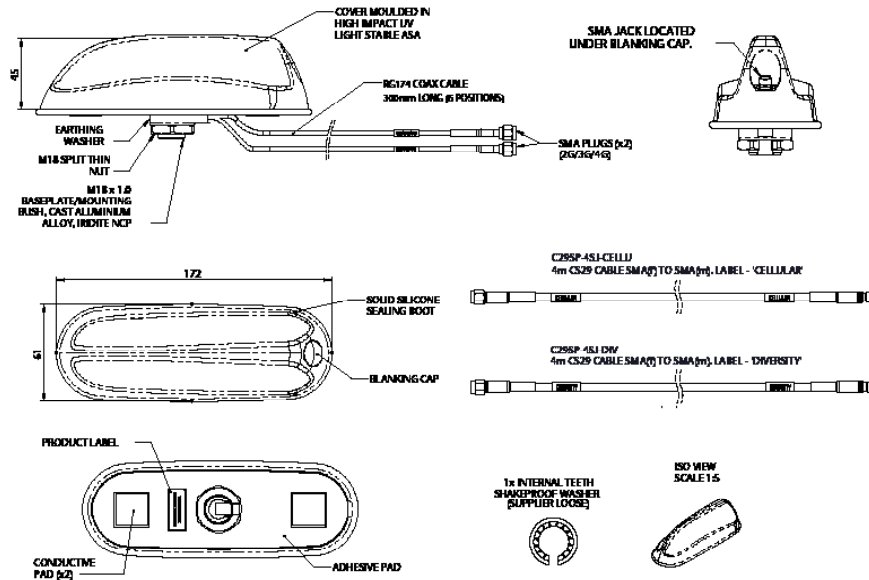

Sierra Wireless AirLink® Antenna: 2-in-1 SharkFin

AirLink® Antenna: 2-in-1 SharkFin

Tested and certified to operate with AirLink routers and gateways, the 2-In-1 SharkFin has a compact OEM style housing that contains 2x2 MiMo antenna function for 2G, 3G and 4G LTE frequencies. The style design provides multiple antenna functions, while remaining discreet. The 2-in-1 SharkFin is suitable for public safety (overt/covert), industrial and transport applications where a cost effective, efficient and robust antenna is essential.

		Specification
PART NO.		6001120
ELECTRICAL DATA		
Frequency Range	Elements 1 & 2	698-960, 1710-2170, 2500-3800MHz
Operational Bands	Elements 1 & 2	2G/3G/4G LTE
Peak gain: Isotropic	Elements 1 & 2	2dBi (698-960MHz) 5dBi (1710-3800MHz)
Isolation with 4m/13' CS29	Cellular	>11dB
Typical Efficiency w/o Cable Loss	Elements 1 & 2	> 50%
Correlation Co-efficient	Elements 1 & 2	< 0.2
Polarisation		Vertical
Pattern		Omni-directional
Impedance		50Ω
Max Input Power		25W
MECHANICAL DATA		
Dimensions	Total Height (excluding whip)	50mm (2.2")
	Length	170mm (6.77")
	Width	60mm (2.4")
Operating Temp		-40° / +80°C (-40° / 176°F)
Material		ASA, EPDM, Aluminium Alloy
Colour		Black
Weight		658g
Ingress Protection		IP 66
MOUNTING DATA		
Mounting Type		Panel Mount
Hole Mounting		19mm (3/4")
CABLE DATA		
Cell/LTE Cables	Cable Types - All Feeds	CS29
	Lengths	4 (13ft)
	Termination	SMA Plug

TECHNICAL DRAWING

VSWR

VSWR
 Typical VSWR - 2G/3G/4G Elements 1 & 2*

*VSWR measured with no whip and 5m (16') of CS29 cable Black & Blue = no ground plane Green and Red = 600x600mm (2'x2') ground plane

Isolation
 Typical Isolation - Cellular Elements 1 & 2*

*Isolation measured with no whip and 5m (16') of CS29 cable Green Plot = 600x600mm (2' X 2') ground plane Red Plot = no ground plane

ELECTRICAL DATA

3D Radiation Patterns - Cell / LTE Elements 1 & 2

About Sierra Wireless