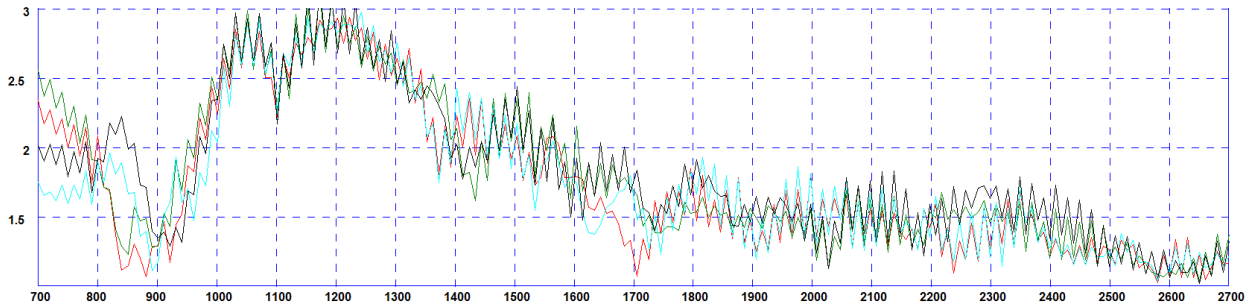

Sierra Wireless AirLink® Antenna: 2-in-1 SharkFin

AirLink® Antenna: 2-in-1 SharkFin

Tested and certified to operate with AirLink routers and gateways, the 2-In-1 SharkFin has a compact OEM style housing that contains 2x2 MiMo antenna function for 2G, 3G and 4G LTE frequencies. The style design provides multiple antenna functions, while remaining discreet. The 2-in-1 SharkFin is suitable for public safety (overt/covert), industrial and transport applications where a cost effective, efficient and robust antenna is essential.

		Specification
PART NO.		6001120
ELECTRICAL DATA		
Frequency Range	Elements 1 & 2	698-960, 1710-2170, 2500-3800MHz
Operational Bands	Elements 1 & 2	2G/3G/4G LTE
Peak gain: Isotropic	Elements 1 & 2	2dBi (698-960MHz) 5dBi (1710-3800MHz)
Isolation with 4m/13' CS29	Cellular	>11dB
Typical Efficiency w/o Cable Loss	Elements 1 & 2	> 50%
Correlation Co-efficient	Elements 1 & 2	< 0.2
Polarisation		Vertical
Pattern		Omni-directional
Impedance		50Ω
Max Input Power		25W
MECHANICAL DATA		
Dimensions	Total Height (excluding whip)	50mm (2.2")
	Length	170mm (6.77")
	Width	60mm (2.4")
Operating Temp		-40° / +80°C (-40° / 176°F)
Material		ASA, EPDM, Aluminium Alloy
Colour		Black
Weight		658g
Ingress Protection		IP 66
MOUNTING DATA		
Mounting Type		Panel Mount
Hole Mounting		19mm (3/4")
CABLE DATA		
Cell/LTE Cables	Cable Types - All Feeds	CS29
	Lengths	4 (13ft)
	Termination	SMA Plug

TECHNICAL DRAWING

VSWR

VSWR
 Typical VSWR - 2G/3G/4G Elements 1 & 2*

*VSWR measured with no whip and 5m (16') of CS29 cable Black & Blue = no ground plane Green and Red = 600x600mm (2'x2') ground plane

Isolation
 Typical Isolation - Cellular Elements 1 & 2*

*Isolation measured with no whip and 5m (16') of CS29 cable Green Plot = 600x600mm (2' X 2') ground plane Red Plot = no ground plane

ELECTRICAL DATA

3D Radiation Patterns - Cell / LTE Elements 1 & 2

About Sierra Wireless