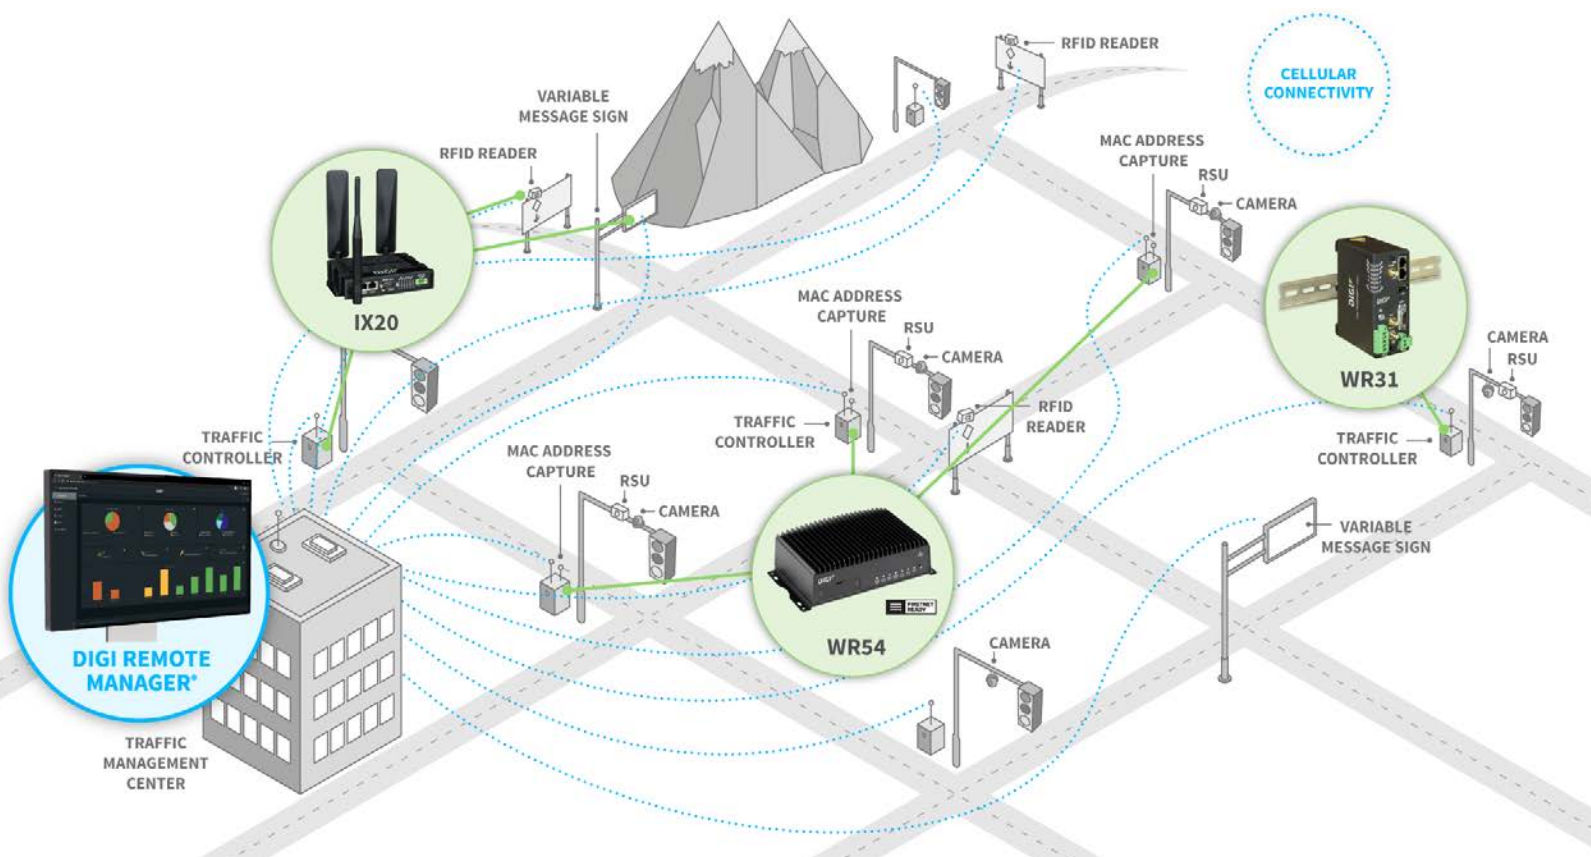

Traffic Management: The Next Generation

Upgrade and optimize your system fast and cost effectively

Intelligent traffic management

Digi offers secure, scalable, high-performance traffic management communication solutions to improve congestion and provide centralized management and control. Reliable, configurable, high-speed cellular communications are paired with Digi Remote Manager® to prepare Smart Cities for evolving technologies, including Connected Vehicle and the deployment of 5G.

Install, monitor and manage your deployed solution with confidence. Digi TrustFence®, the robust security framework integrated into Digi cellular routers, provides multi-layer protection from cyberthreats.

Recommended Products

Digi IX20

Single traffic applications

- LTE Cat 4
- Dual SIM, single Ethernet, single serial
- Ideal for:
 - Industrial environments
 - Single access points
 - Isolated traffic controllers
 - Single traffic cameras
 - Low-power connections
 - Variable message signs
 - Cellular backup (failover)

Digi WR31

Multiple traffic applications

- LTE Cat 6
- Dual SIM, dual Ethernet, single serial
- Ideal for:
 - High-temp applications
 - Traffic cameras
 - Roadside units (RSUs)
 - Traffic controllers
 - Digital/analog applications
 - RFID readers
 - Cellular backup (failover)